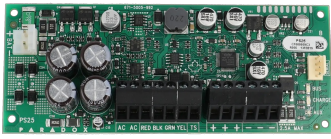

P ▲ R ▲ D O X

power supply

PS25

POWER CONSUMPTION

Power mode	AC
Voltage	16V
Amperage	2500mA
Battery model	12V DC 4 ~14Ah
Output power with current	13.8V DC
Output power with battery	12.8V DC

AMBIENT

Operating temperature	-20 °C ~ 50 °C
Maximum humidity	95%

MATERIAL AND DIMENSIONS

Dimensions	56 x 140 x 25 mm
------------	-------------------------

CERTIFICATION

Grade	2
Normative	EN50131

GENERAL INFORMATION

Compatibility	Spectra / Magellan / EVO
---------------	---------------------------------