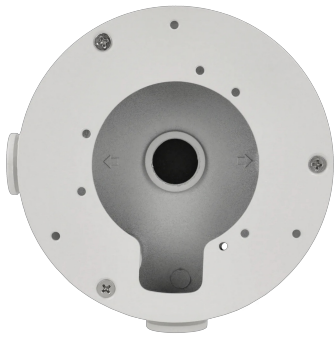

MOVOK
ACCESSORIES

Connections box

VK-BOX-TP1

MATERIAL AND DIMENSIONS

Installation	Wall
Dimensions	34.2 x 122 (Ø) mm
Material	Aluminium alloy
Weight with packaging	500 g
Color	White

GENERAL INFORMATION

Typ of bracket	Connections Box
Form	Round